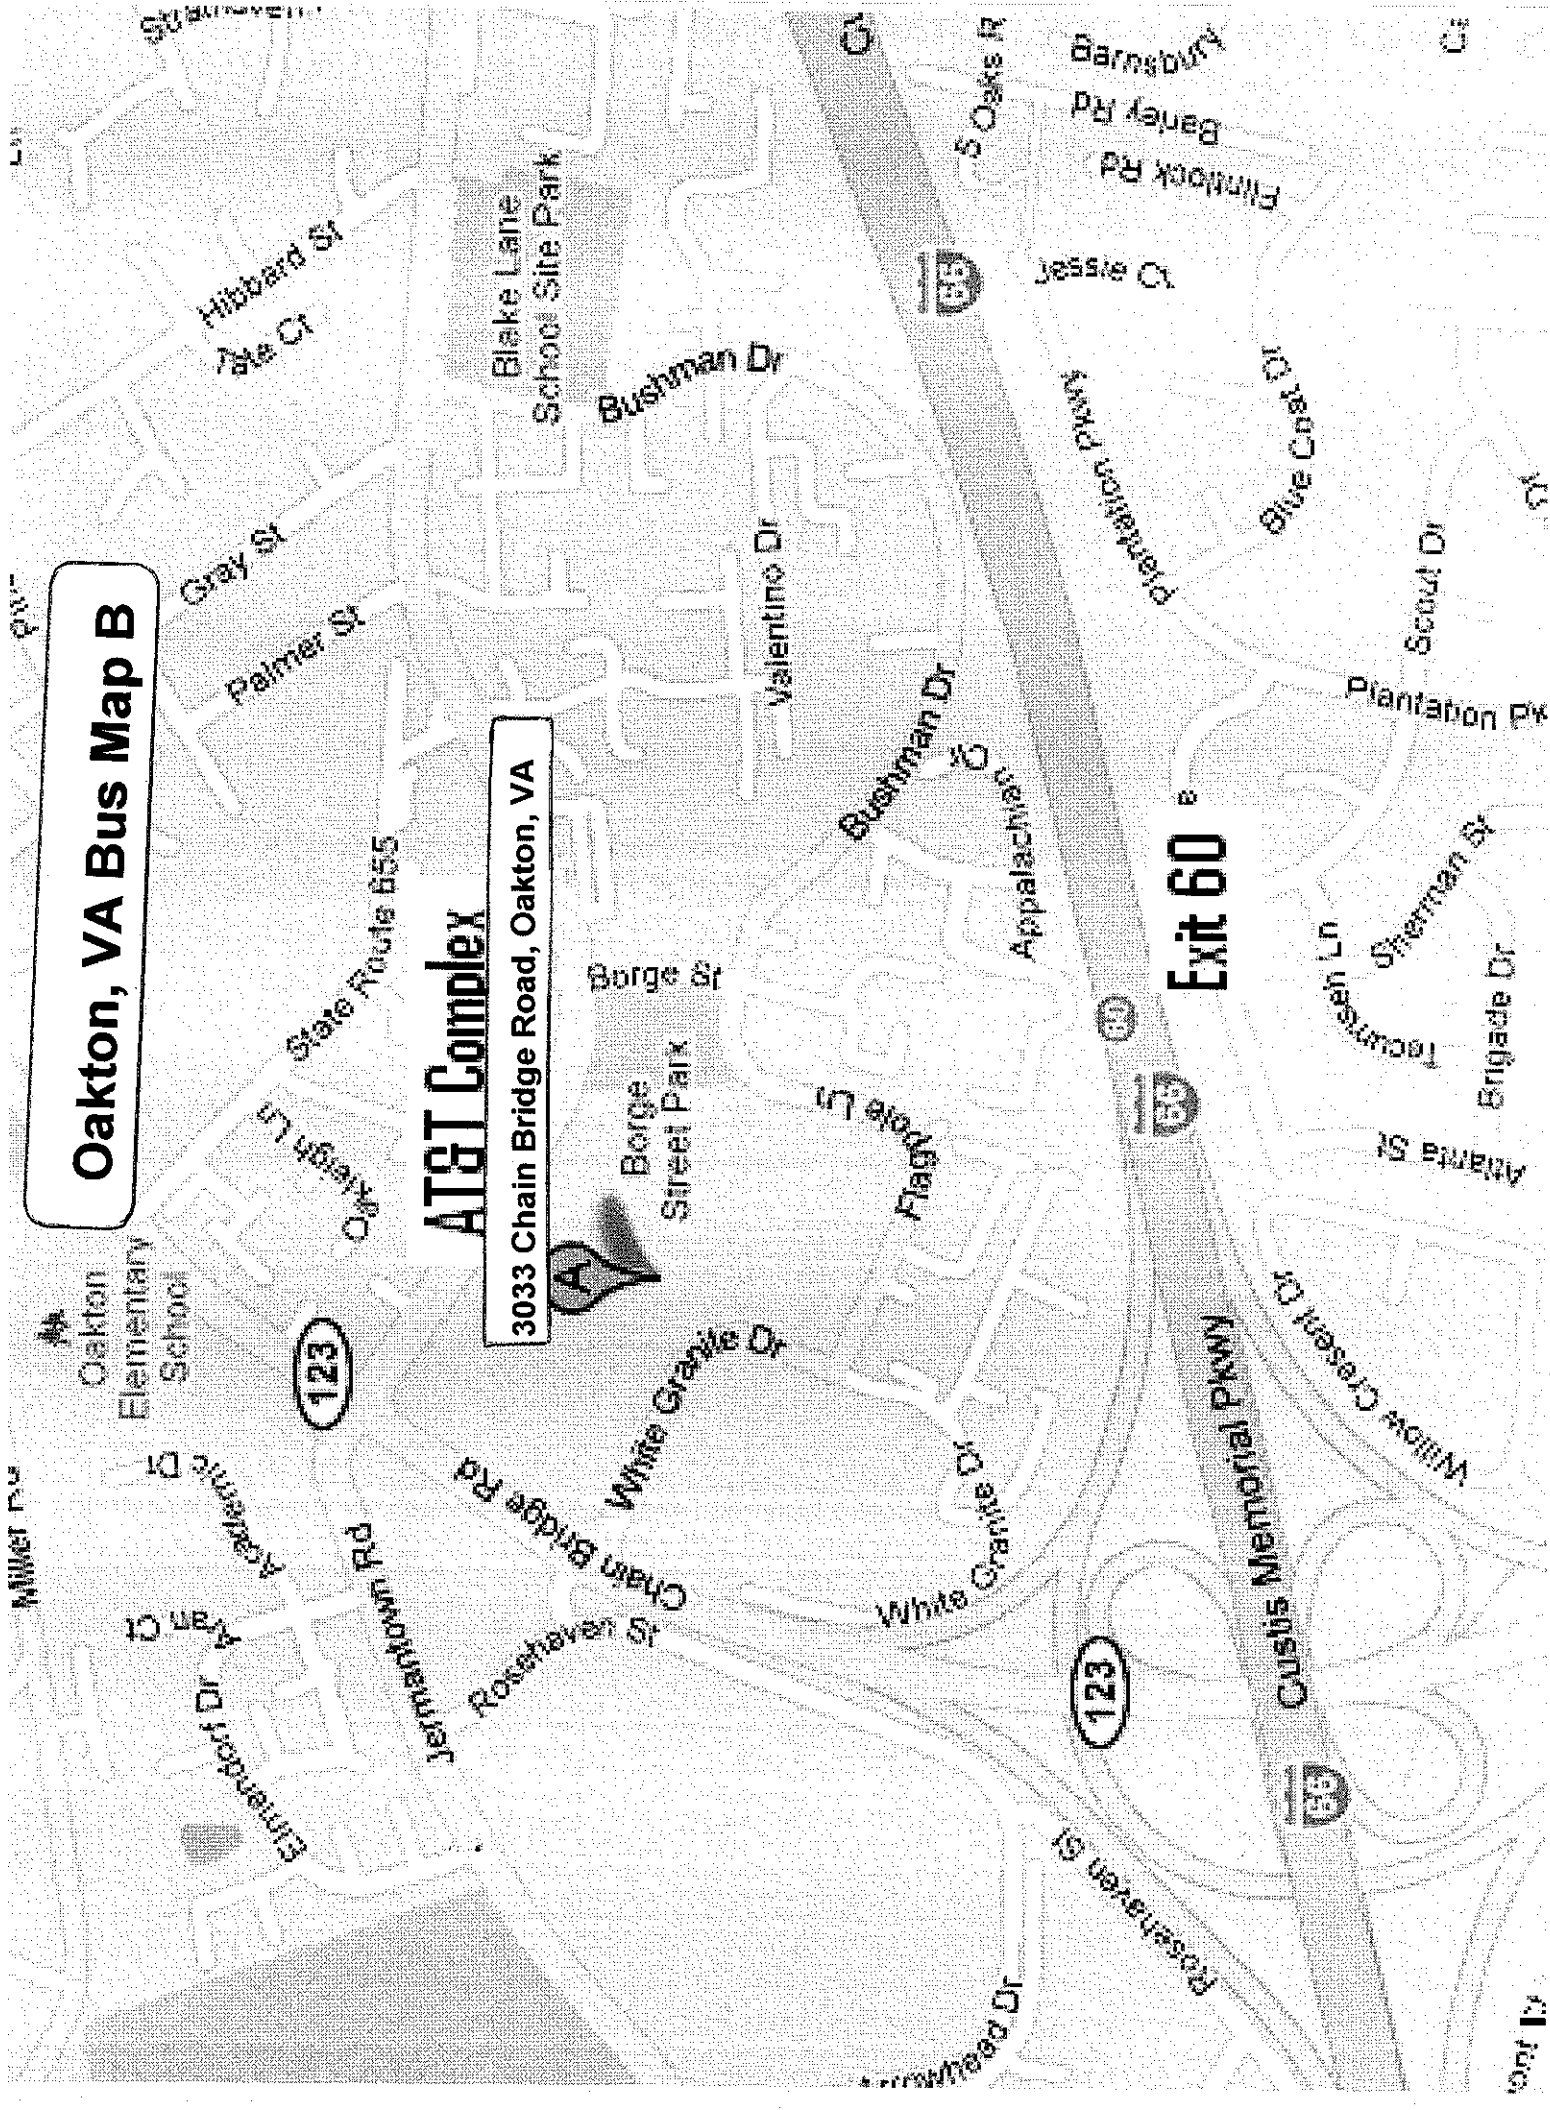

# Oakton, VA Bus Map B

## AT&T Complex

3033 Chain Bridge Road, Oakton, VA

Traffic

Oakton, VA Bus Map A

3033 Chain Bridge Road, Oakton, VA

AT&T Complex

Parking Lot

Co Rd 655

White Granite Dr

US Post Office