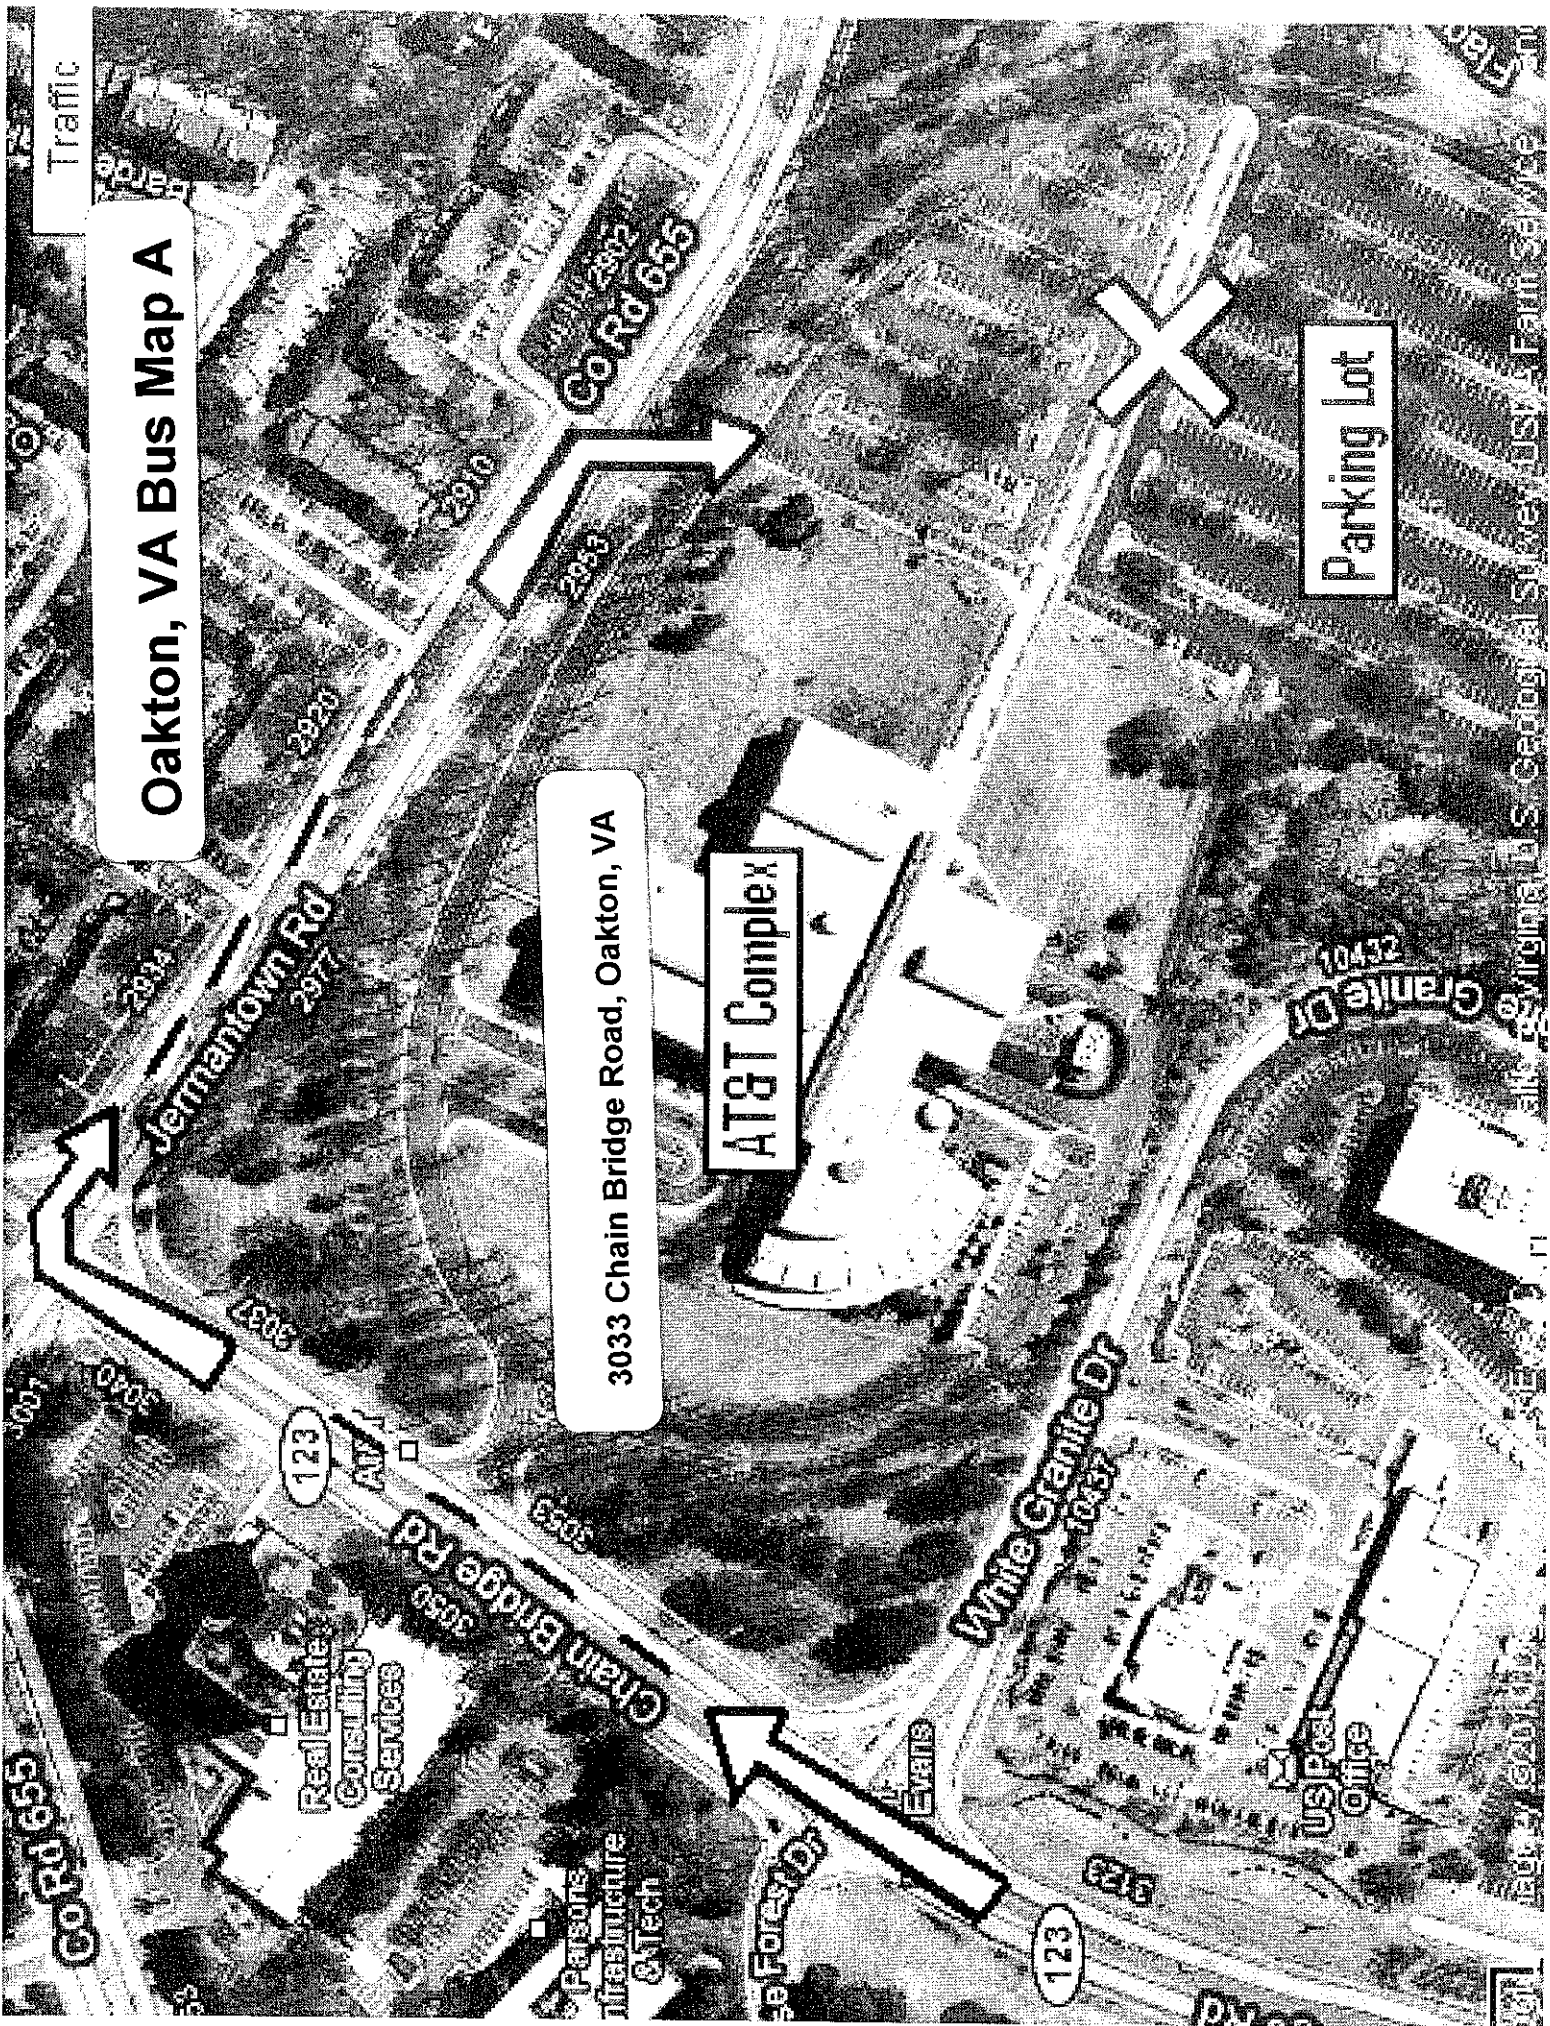

# Oakton, VA Bus Map B

## AT&T Complex

3033 Chain Bridge Road, Oakton, VA

Traffic

Oakton, VA Bus Map A

3033 Chain Bridge Road, Oakton, VA

AT&T Complex

Parking Lot

Co Rd 655